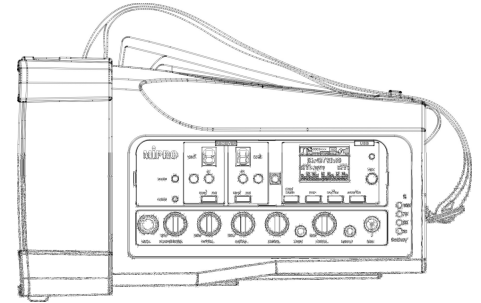

MA-100du Personal Wireless PA System

Introduction

MA-100 is ultra compact, ultra light and robust design ensures high reliability. This easy-to-use system can be hand-carried, shoulder strapped or mounted on a microphone stand and is an excellent public address solution for small crowds.

Key Features

- Best-in-class performance.
- Rugged yet lightweight - weighs just 1.8 kg (3.9 pounds)
- Hand-carry, shoulder strapped or mounted on a microphone stand.
- Built-in 1 or 2 diversity receivers for reliable, extended reception range.
- Built-in USB music player & recorder with LCD screen.
- Built-in alarm siren provides emergency warnings.
- User-friendly control panel provides intuitive easy operation.
- High efficiency class-D amplifier drives full-range speaker.
- Switching power supply efficiently provides a regulated output voltage.
- AC and lithium rechargeable battery operation.
- Available in black or white color.

Technical Specifications

Portable PA	
Max. Power Output	50W
Amplifier	Class D
T.H.D.	< 1%
Frequency Response	50Hz~18kHz
Loudspeaker	5" full-range high efficiency
Audio Inputs	Wired: 6.3mm (1/4") optional MM-107 microphone Line-In: 3.5mm (1/8")
Audio Output	3.5mm (1/8")
Installation	Microphone stand, table mounted, shoulder belt.
Power Supply	AC: External 100-240V AC switching power supply DC & Battery: 14.8V/2.6AH rechargeable lithium battery
Charge Time	Up to 4 hours (automatic charging management)
Standby Time	Up to 10 hours
Battery Indicator	4-level indicator (25/50/75/100%)
Color	Black or white option
Dimensions	135(W)×140(H)×240(D)mm / 5.3(W)×5.5(H)×9.4(D)"
Weight (battery included)	Approx. 1.9kg / 4.1lbs
Wireless System	
Receiver Channel	Dual
Frequency Range	UHF 480~934 MHz (country dependent)
Bandwidth	24 MHz
Preset Channels	16
Channel Set-up	Scan & ACT sync
Antenna	Built-in
Audio Player	
Built-in 2.0 USB Port	Yes
Play & Record	Yes